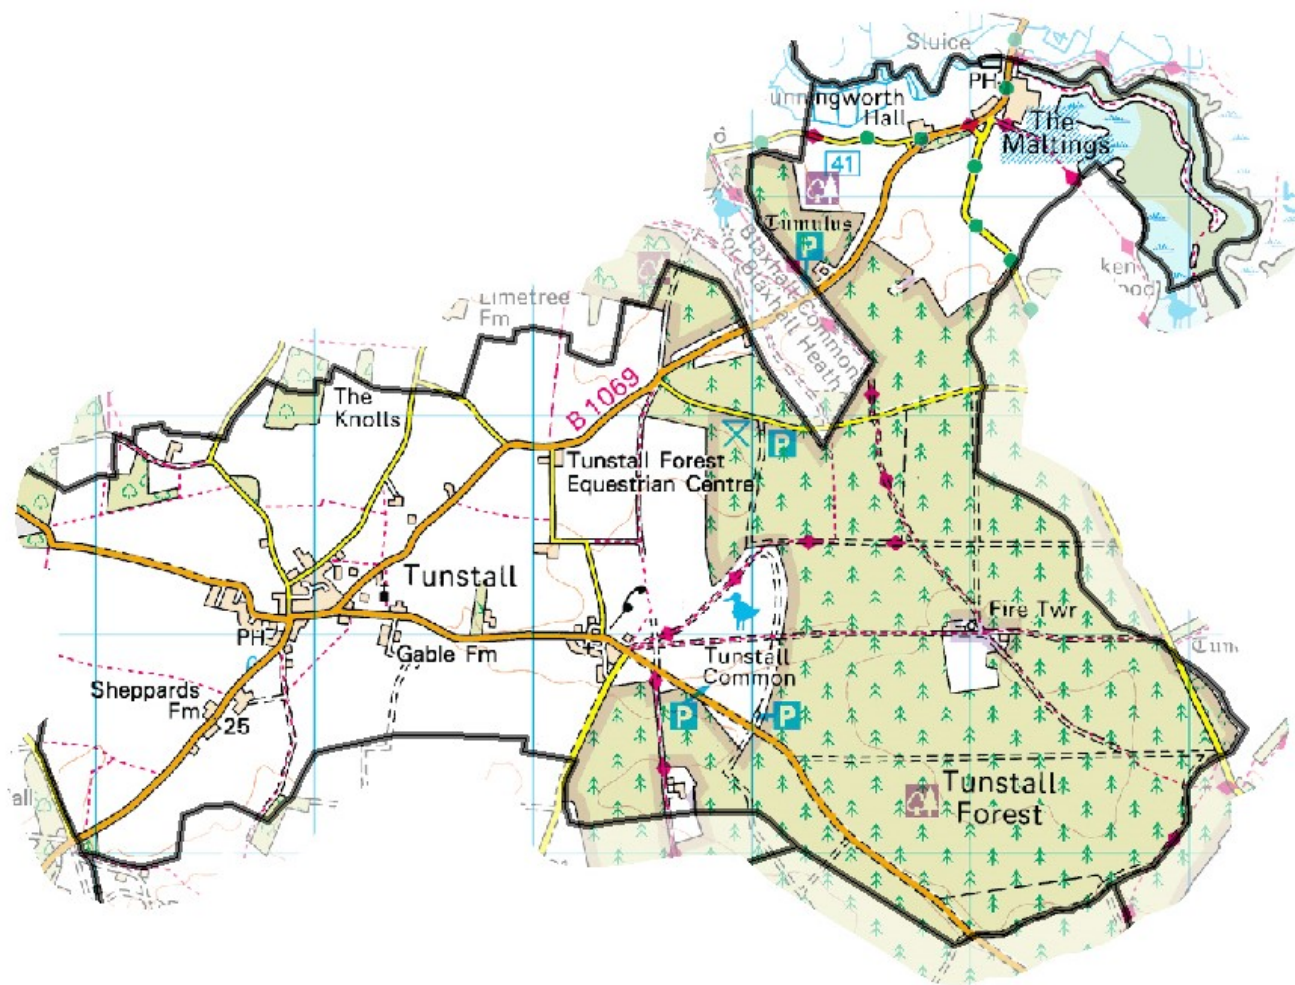

Tunstall

Parish Code: E04009468